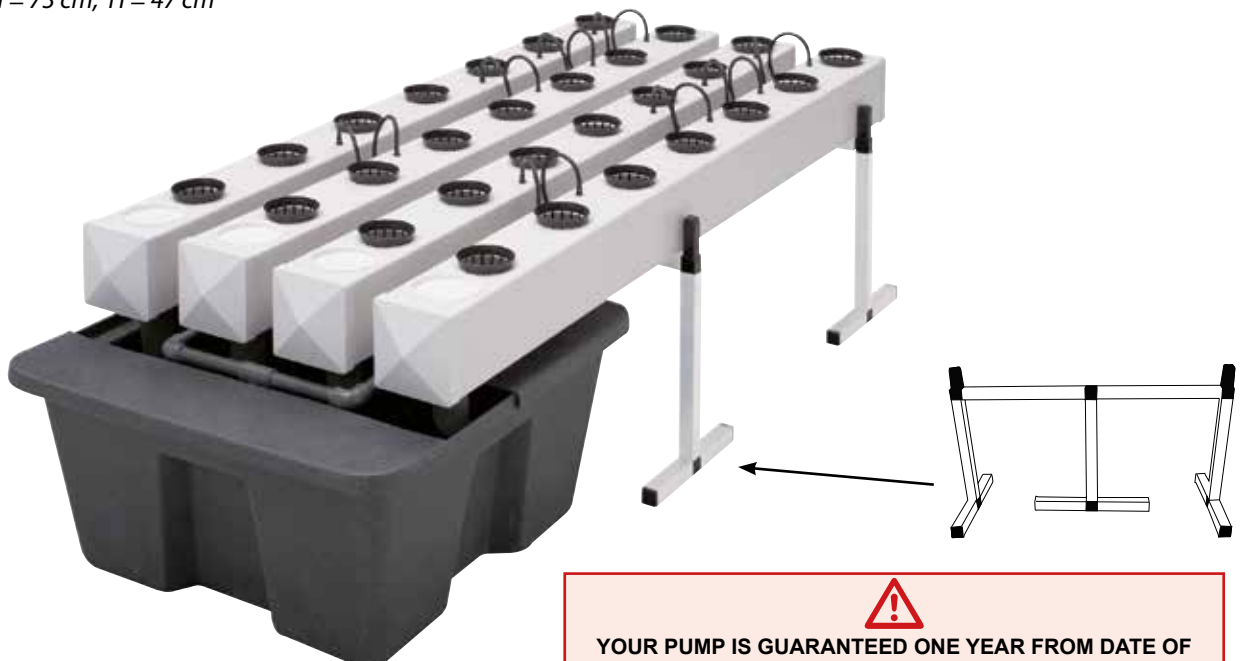

# AeroFlo 20

20 plants

L = 130 cm, l = 73 cm, H = 47 cm

# AeroFlo 28

28 plants

L = 180 cm, l = 73 cm, H = 47 cm

**YOUR PUMP IS GUARANTEED ONE YEAR FROM DATE OF PURCHASE.**

It must not be opened or modified - KEEP YOUR INVOICE